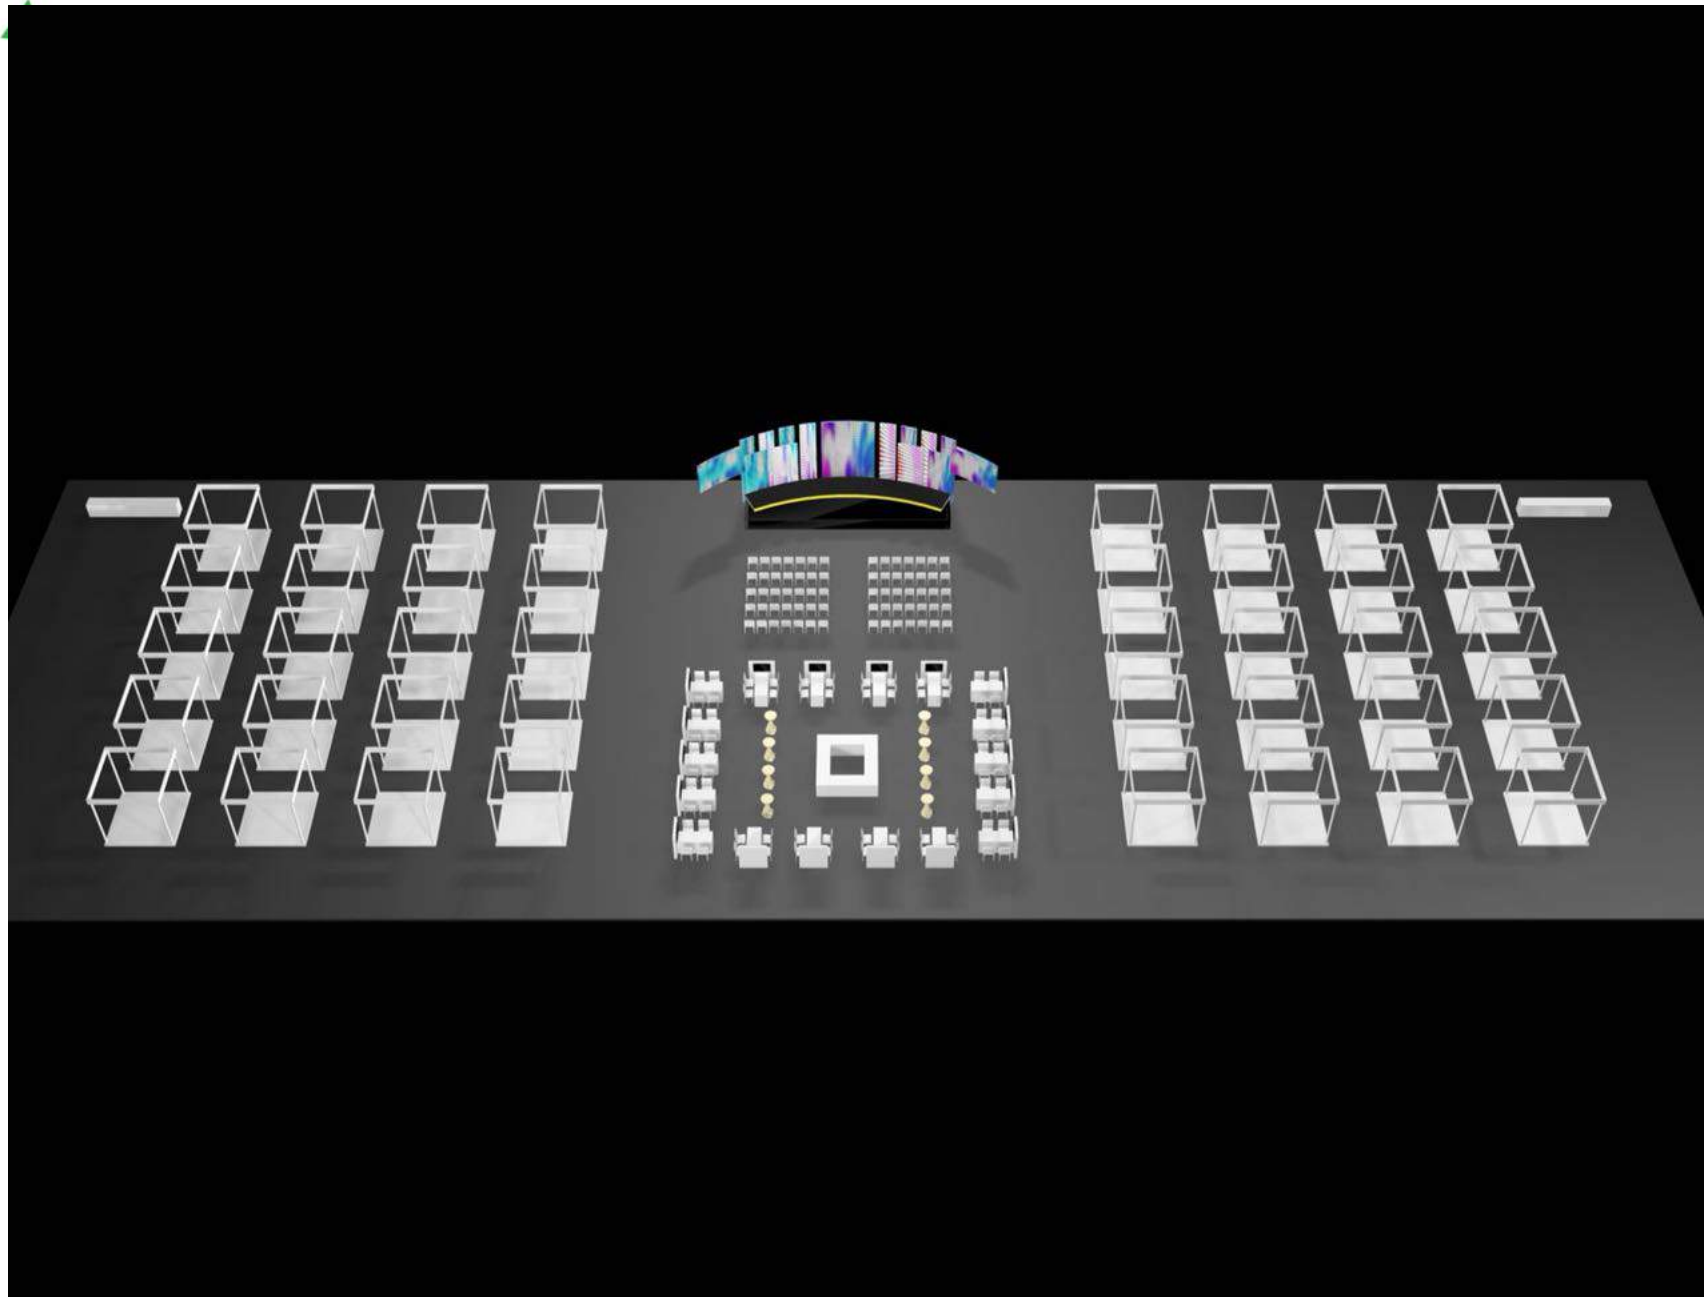

EVENT SHOWASIA

POWERED BY

25TH APRIL 2018
MUMBAI

**ASIA'S
DEFINITIVE
DISCOVERY
PLATFORM FOR
EVENT TRENDS &
INNOVATION**

#ESAMumbai

#EventShowAsia

www.eventshowasia.com

Showcase Island (total: 40)

- 10 feet x 10 feet platform
- 4 inches high platform with carpet
- 5 KVA Power Supply

Showcase Meeting Pod (total: 20)

- 4 Seater Table in ESA Café
- Includes 40" Plasma TV
- Includes Table Top & Back-of-Plasma Branding