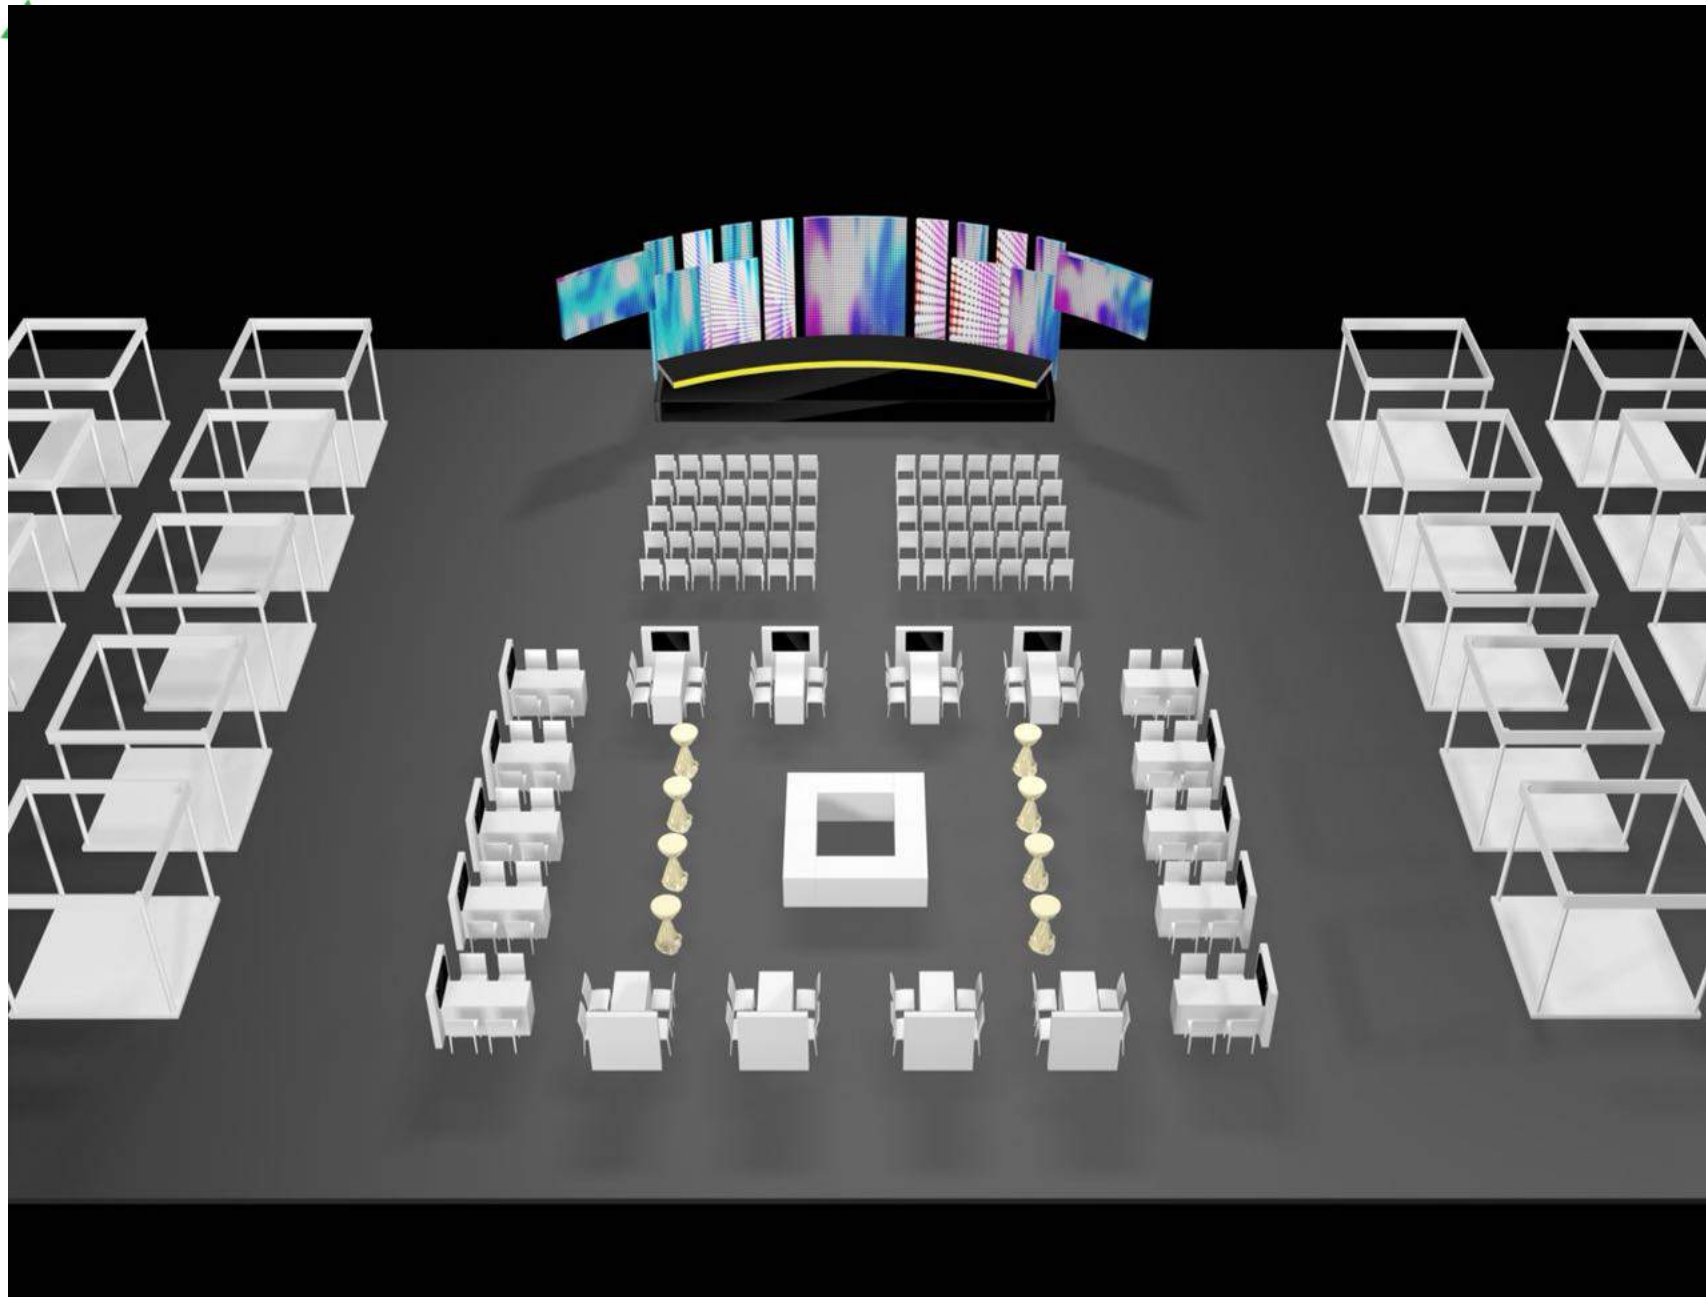

EVENT SHOWASIA

POWERED BY

25TH APRIL 2018
MUMBAI

**ASIA'S
DEFINITIVE
DISCOVERY
PLATFORM FOR
EVENT TRENDS &
INNOVATION**

#ESAMumbai

#EventShowAsia

www.eventshowasia.com

Showcase Island (total: 40)

- 10 feet x 10 feet platform
- 4 inches high platform with carpet
- 5 KVA Power Supply

Showcase Meeting Pod (total: 20)

- 4 Seater Table in ESA Café
- Includes 40" Plasma TV
- Includes Table Top & Back-of-Plasma Branding